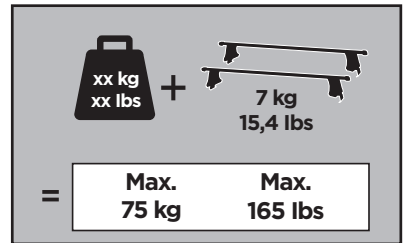

Thule Rapid System Kit 1634

> Instructions

FORD Focus, 4-dr Sedan, 11-

FORD Focus, 5-dr Hatchback, 11-

FORD Focus, 5-dr Estate, 11- (Without railing)

FORD Focus RS, 5-dr Hatchback, *16-

*North America

ISO 11154-E

141634

C.20160816
519-1634-04

Bring your life

thule.com

313 x1

314 x1

348 x1

349 x1

1165 x2

1166 x2

x1

x1

1

	X (scale)	X (mm)	X (inch)
FORD Focus , 4-dr Sedan, 11-	39	1041	41
FORD Focus , 5-dr Hatchback, 11-	38,5	1036	40 ³ / ₄
FORD Focus , 5-dr Estate, 11- (Without railing)	38	1031	40 ⁵ / ₈
FORD Focus RS , 5-dr Hatchback, *16-	38,5	1036	40 ³ / ₄