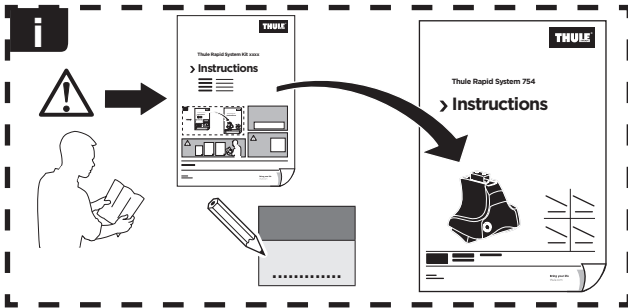

Thule Rapid System Kit 1634

> Instructions

FORD Focus, 4-dr Sedan, 11-

FORD Focus, 5-dr Hatchback, 11-

FORD Focus, 5-dr Estate, 11- (Without railing)

FORD Focus RS, 5-dr Hatchback, *16-

*North America

ISO 11154-E