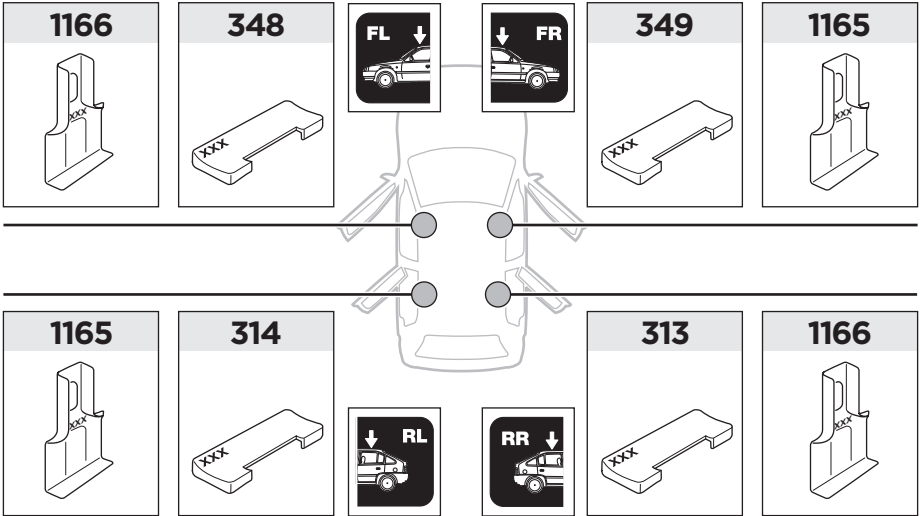

1165 x2

1166 x2

x1

x1

1

	X (scale)	X (mm)	X (inch)
FORD Focus , 4-dr Sedan, 11-	39	1041	41
FORD Focus , 5-dr Hatchback, 11-	38,5	1036	40 ³ / ₄
FORD Focus , 5-dr Estate, 11- (Without railing)	38	1031	40 ⁵ / ₈
FORD Focus RS , 5-dr Hatchback, *16-	38,5	1036	40 ³ / ₄

	Y (scale)	Y (mm)	Y (inch)
FORD Focus , 4-dr Sedan, 11-	37,5	1026	40 ³ / ₈
FORD Focus , 5-dr Hatchback, 11-	36	1011	39 ³ / ₄
FORD Focus , 5-dr Estate, 11- (Without railing)	34,5	996	39 ¹ / ₄
FORD Focus RS , 5-dr Hatchback, *16-	36,5	1016	40

2

FORD Focus, 4-dr Sedan, 11-

FORD Focus, 5-dr Hatchback, 11-

FORD Focus, 5-dr Estate, 11- (Without railing)

FORD Focus RS, 5-dr Hatchback, *16-

3

	W (mm)	Z (mm)	W (inch)	Z (inch)
FORD Focus , 4-dr Sedan, 11-	250	770	9 7/8	30 3/8
FORD Focus , 5-dr Hatchback, 11-	265	760	10 3/8	29 7/8
FORD Focus , 5-dr Estate, 11- (Without railing)	260	760	10 1/4	29 7/8
FORD Focus RS , 5-dr Hatchback, *16-	265	760	10 3/8	29 7/8