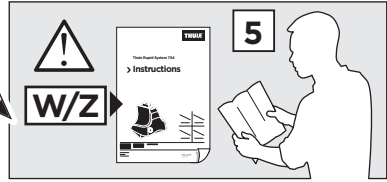

2

FORD Focus, 4-dr Sedan, 11-

FORD Focus, 5-dr Hatchback, 11-

FORD Focus, 5-dr Estate, 11- (Without railing)

FORD Focus RS, 5-dr Hatchback, *16-

3

	W (mm)	Z (mm)	W (inch)	Z (inch)
FORD Focus , 4-dr Sedan, 11-	250	770	9 7/8	30 3/8
FORD Focus , 5-dr Hatchback, 11-	265	760	10 3/8	29 7/8
FORD Focus , 5-dr Estate, 11- (Without railing)	260	760	10 1/4	29 7/8
FORD Focus RS , 5-dr Hatchback, *16-	265	760	10 3/8	29 7/8