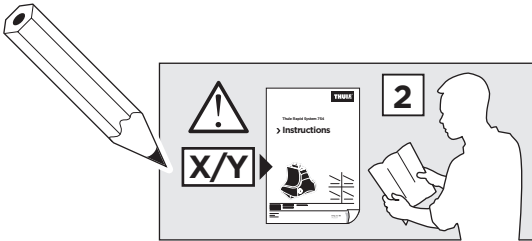

1165 x2

1166 x2

x1

x1

1

	X (scale)	X (mm)	X (inch)
FORD Focus , 4-dr Sedan, 11-	39	1041	41
FORD Focus , 5-dr Hatchback, 11-	38,5	1036	40 ³ / ₄
FORD Focus , 5-dr Estate, 11- (Without railing)	38	1031	40 ⁵ / ₈
FORD Focus RS , 5-dr Hatchback, *16-	38,5	1036	40 ³ / ₄