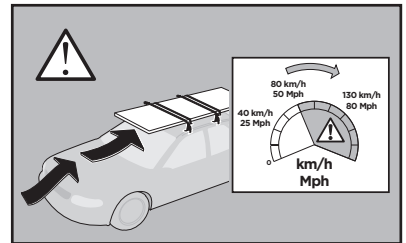

Thule Rapid System Kit 1634

> Instructions

FORD Focus, 4-dr Sedan, 11-

FORD Focus, 5-dr Hatchback, 11-

FORD Focus, 5-dr Estate, 11- (Without railing)

FORD Focus RS, 5-dr Hatchback, *16-

*North America

ISO 11154-E